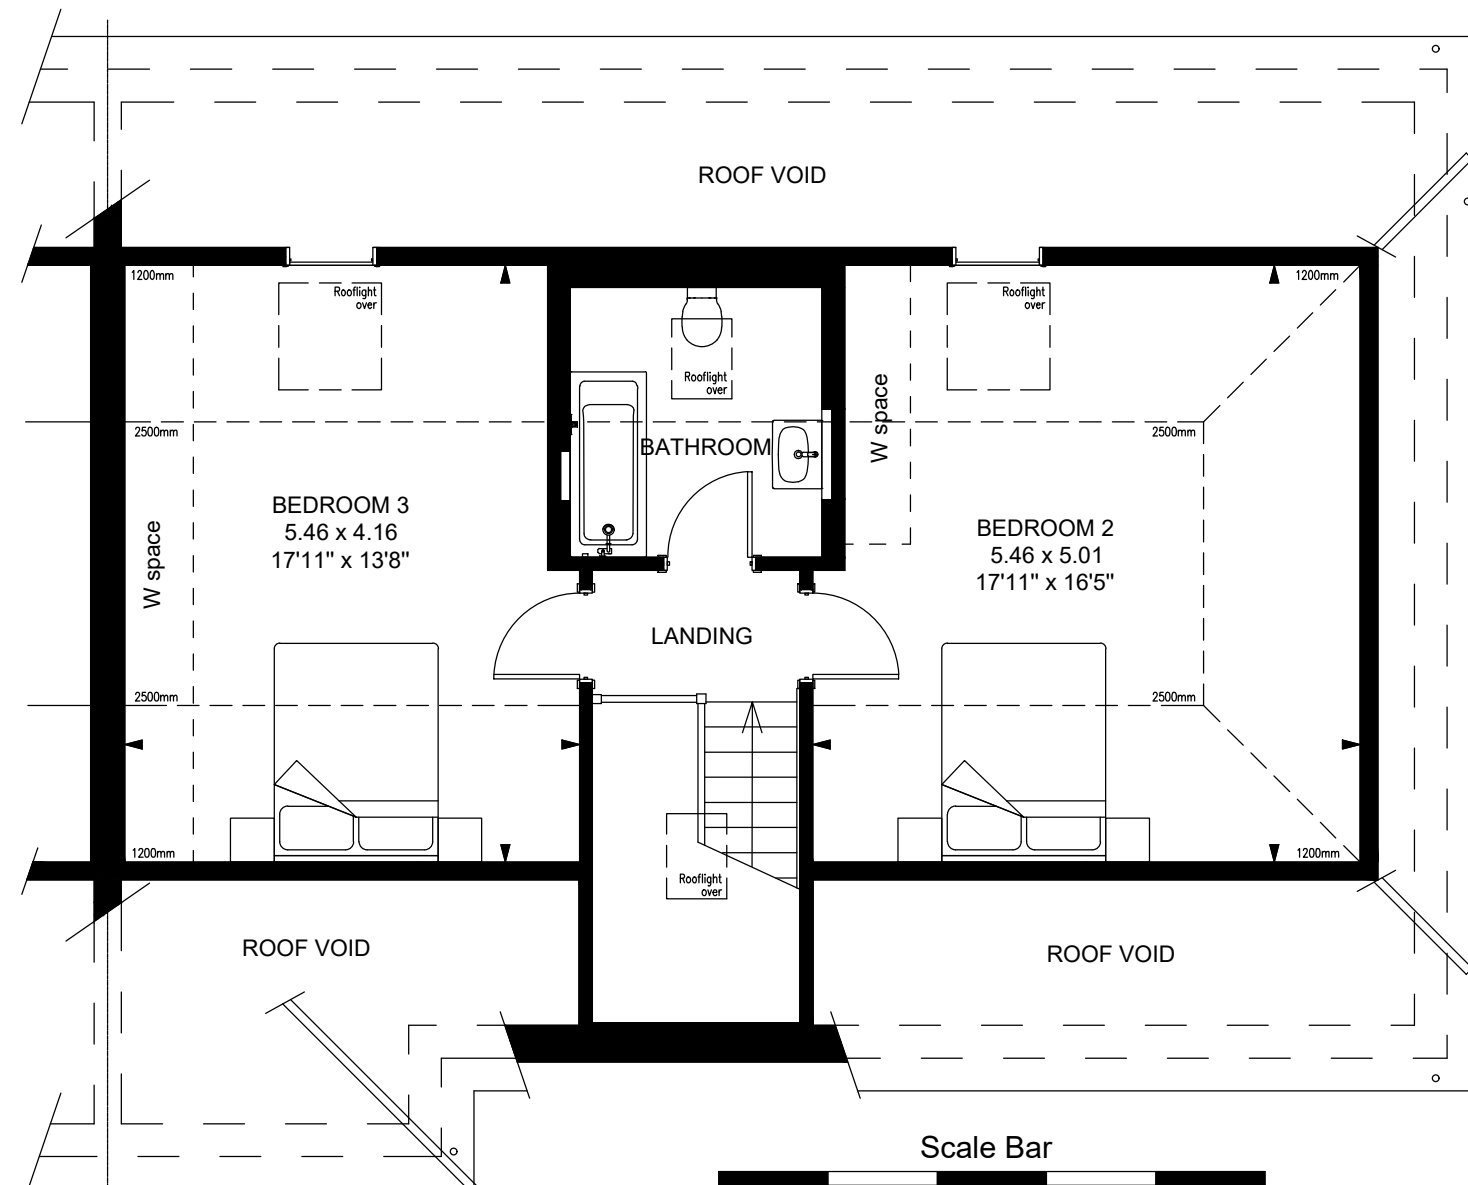

Plot 2 Henry Isaac Mews, St. Ippolyts

GROUND FLOOR
FOR MARKETING PURPOSES ONLY

Plot 2 Ground Floor:	First Floor:
- Hallway	- Landing
- Bedroom 1	- Bedroom 2
- Ensuite 1	- Bedroom 3
- Dressing	- Bathroom
- Living Room	
- Cloakroom	
- Kitchen / Dining	
- Utility	
- Study	
- Cupboard	
GIA: 165m ² / 1776ft ²	

FIRST FLOOR
FOR MARKETING PURPOSES ONLY