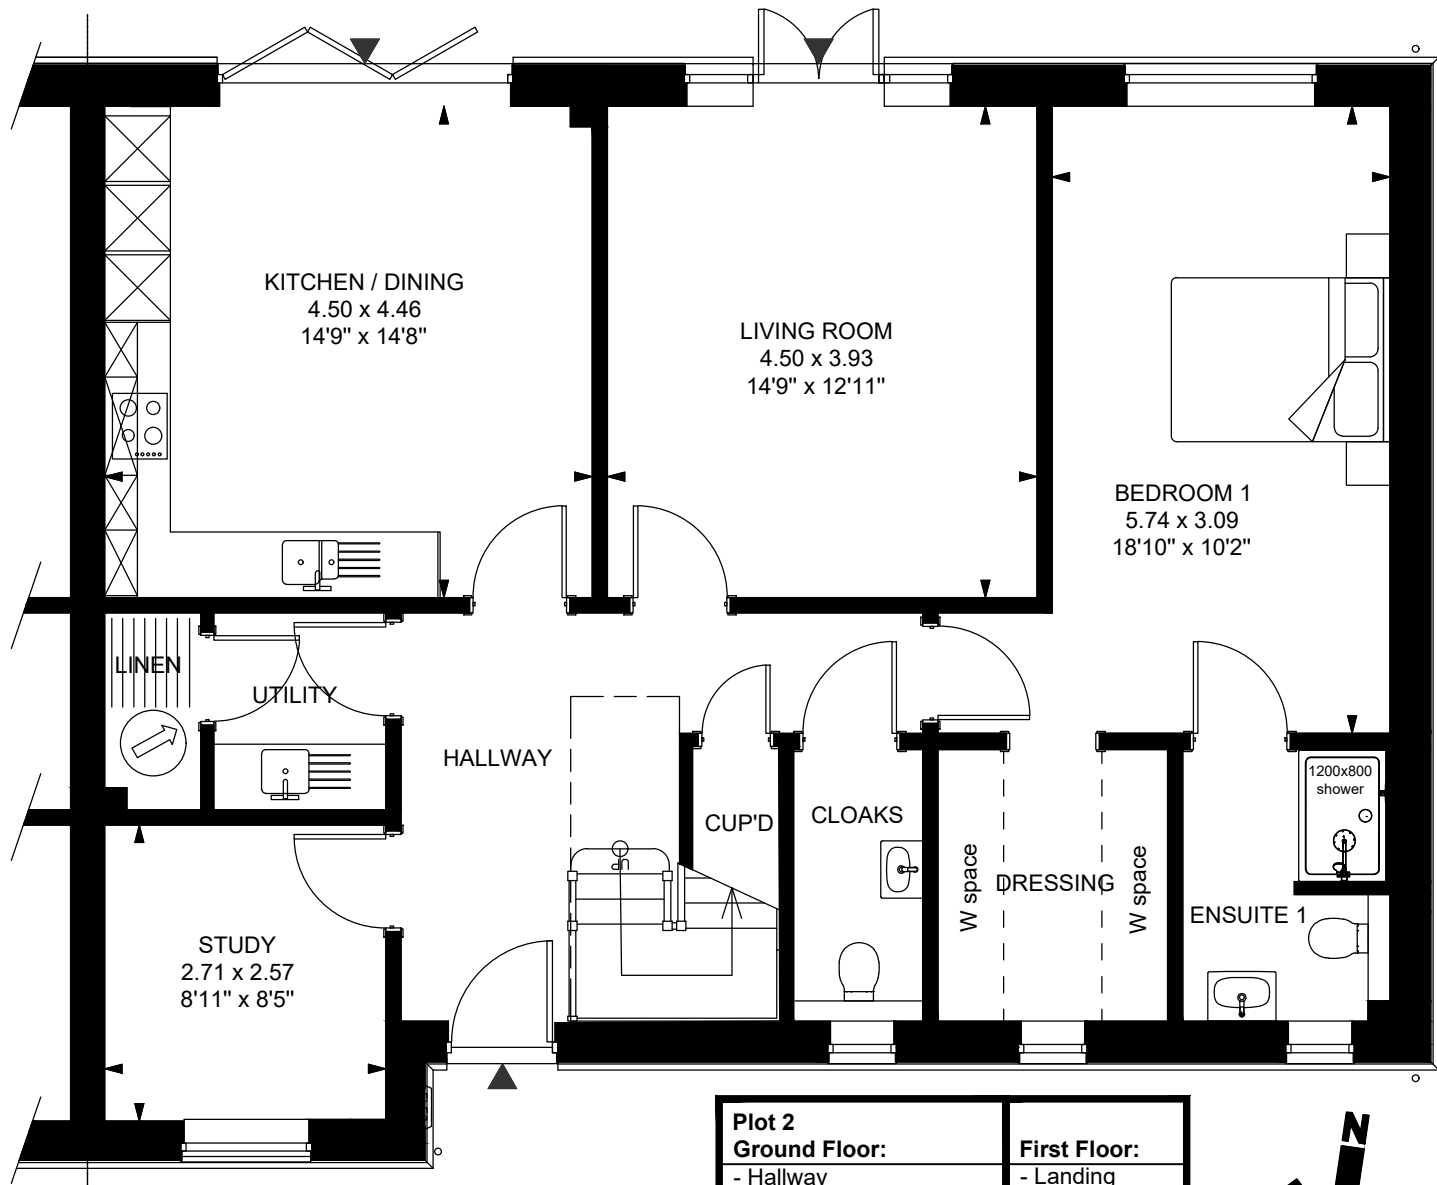

Plot 2 Henry Isaac Mews, St. Ippolyts

GROUND FLOOR
FOR MARKETING PURPOSES ONLY

Plot 2 Ground Floor:	First Floor:
- Hallway	- Landing
- Bedroom 1	- Bedroom 2
- Ensuite 1	- Bedroom 3
- Dressing	- Bathroom
- Living Room	
- Cloakroom	
- Kitchen / Dining	
- Utility	
- Study	
- Cupboard	
GIA: 165m ² / 1776ft ²	

FIRST FLOOR
FOR MARKETING PURPOSES ONLY