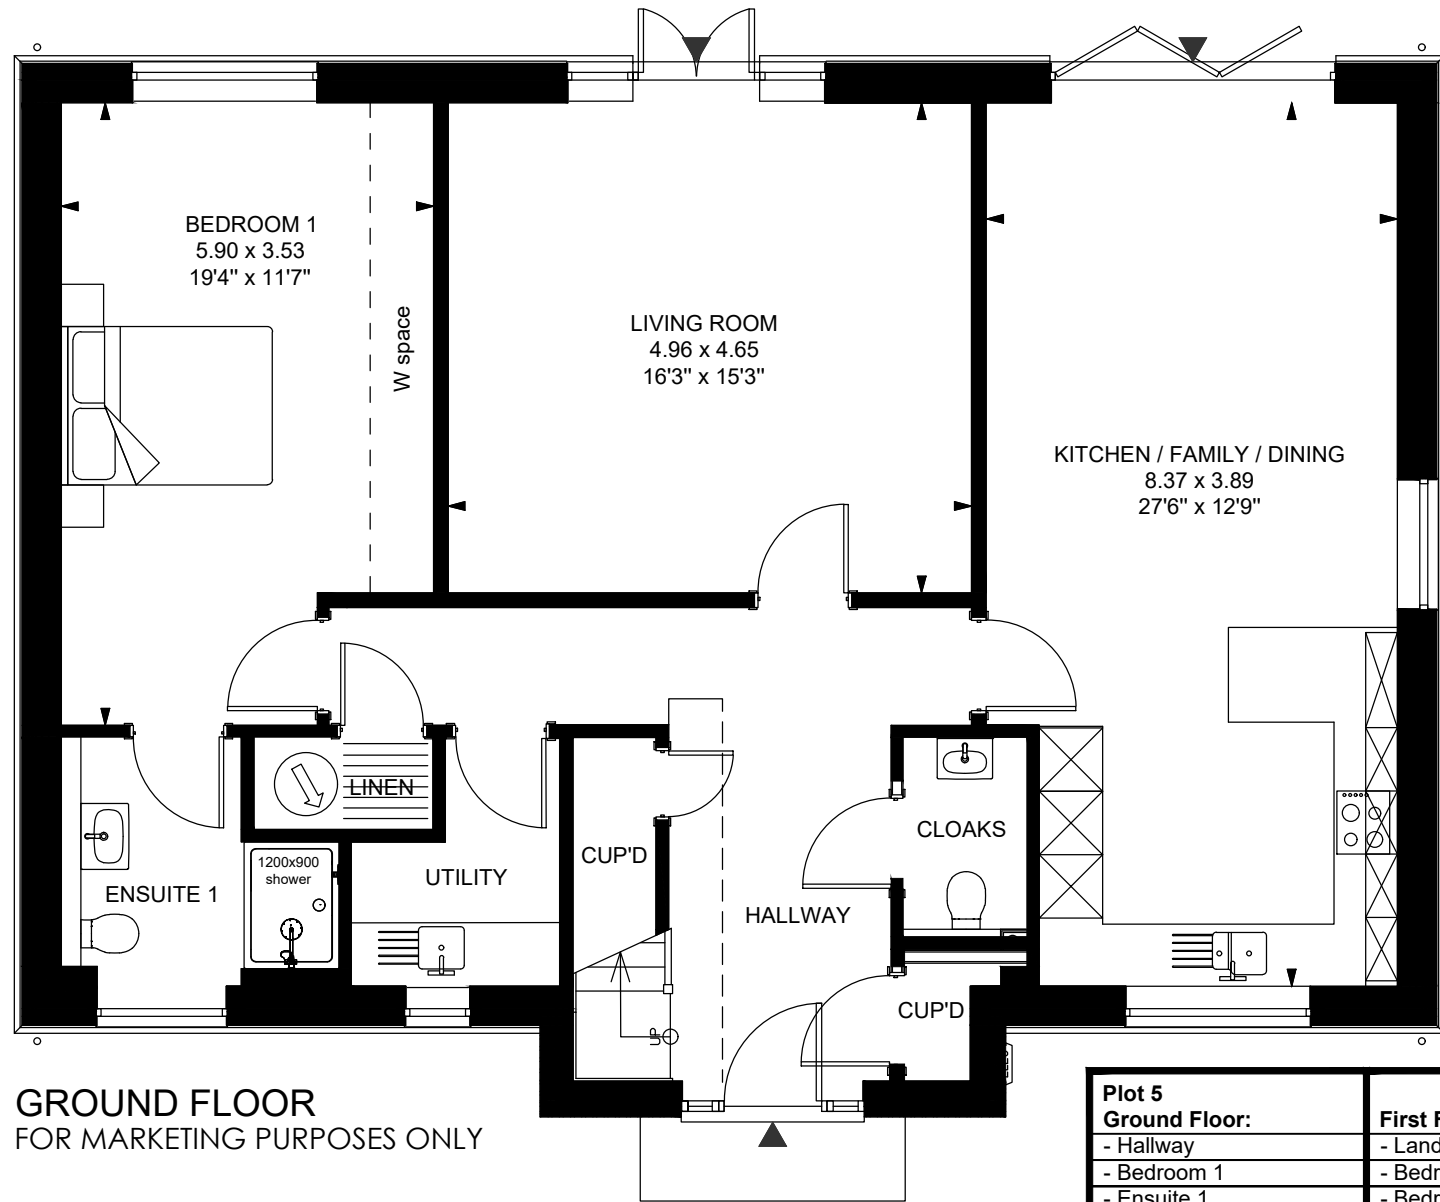

# Plot 5 Henry Isaac Mews, St. Ippolyts

Plot 5 Ground Floor:	First Floor:
- Hallway	- Landing
- Bedroom 1	- Bedroom 2
- Ensuite 1	- Bedroom 3
- Living Room	- Bedroom 4
- Cloakroom	- Bathroom
- Kitchen / Family / Dining	
- Utility	
- Cupboard	
GIA: 187m <sup>2</sup> /2013ft <sup>2</sup>	